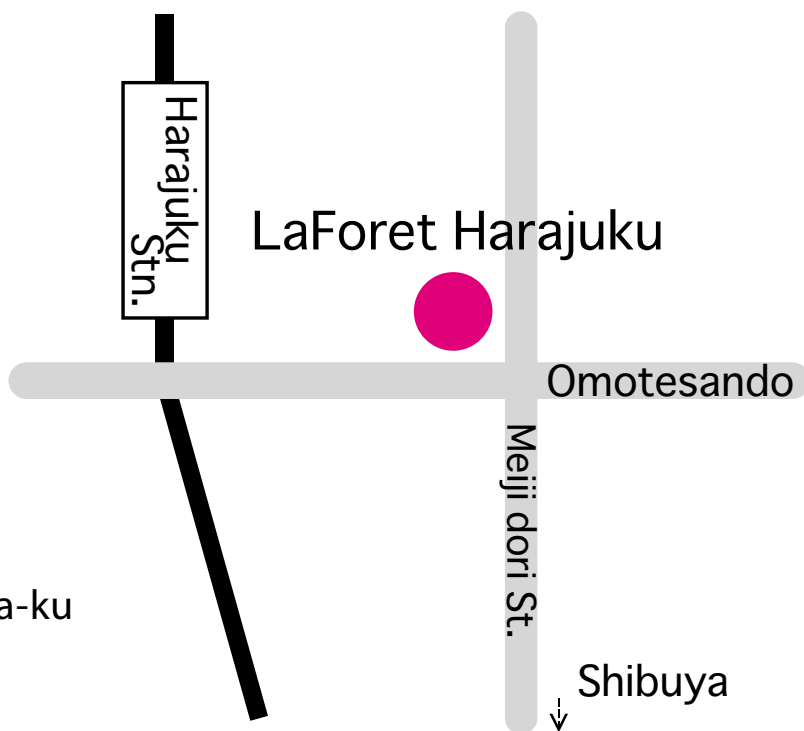

ysh by YMF design lab  
3F LaForet Harajuku  
1-11-6 Jingumae, Shibuya-ku  
Tokyo 150-0001  
TEL. 03-5771-2340

3F